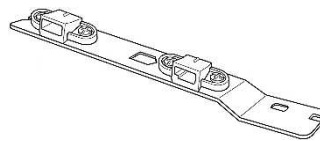

2. Bias Tape Guide and Belt Loop Folder

"Bias Tape Guide" that can guide bias tape (single fold) and sew it on to knit fabric.